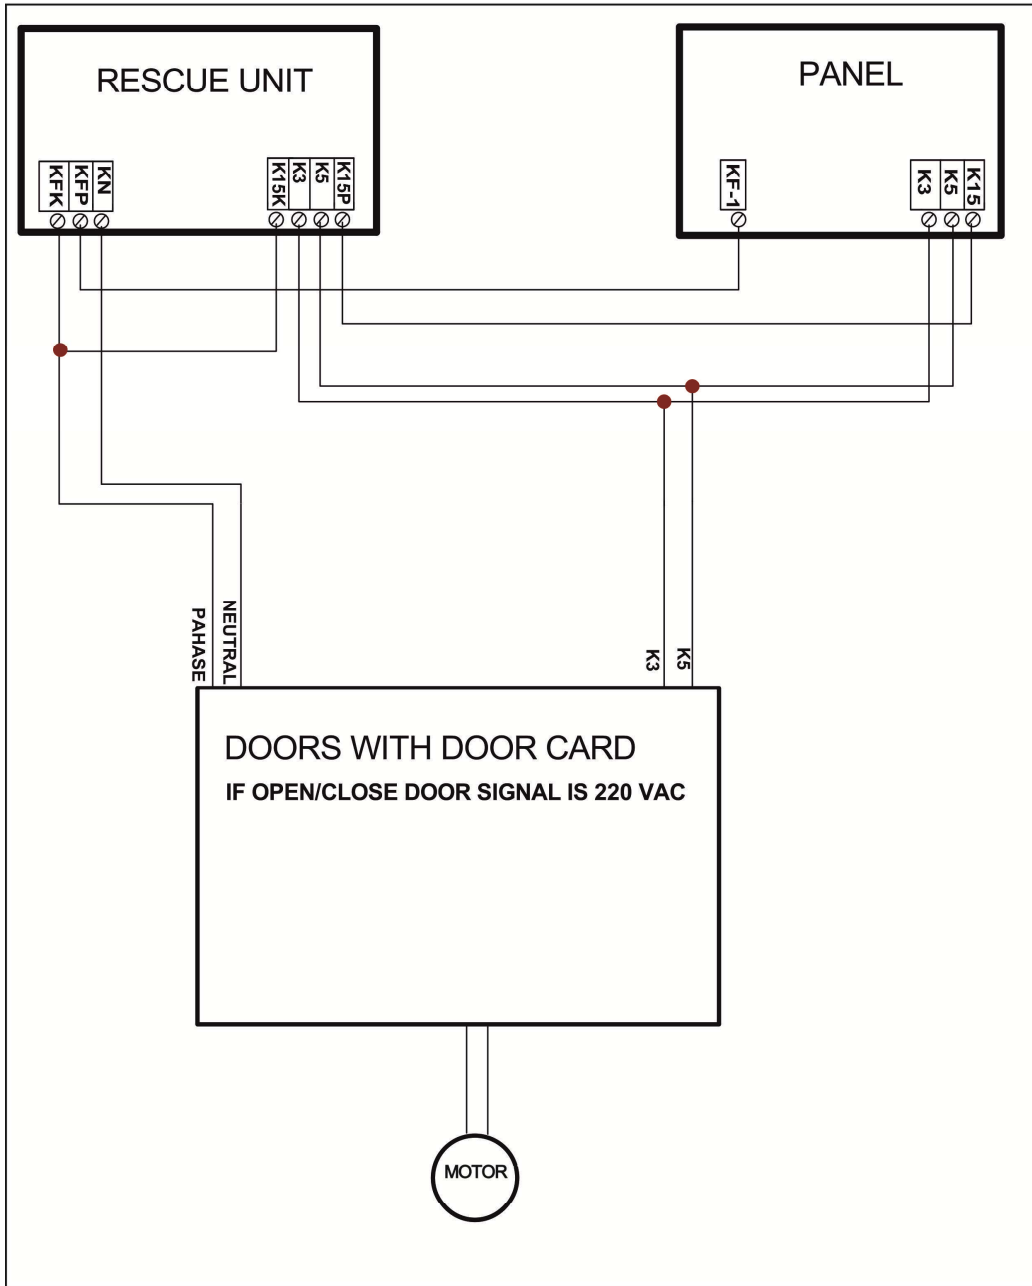

Sky
Elevator
www.sky-elevator.com

Sky-501

Electronic Rescue Systems
TICNICAL DRAWING

Title Sky elevator INTERNAL CONNECTION DIAGRAM		
Size	Number	Revision
C		
Date:	9-Jul-2015	Sheet of
File:	C:\Users\Win7\Desktop\601 (tysal).dds	Drawn By:

Title			Rescue Panel		
Size	Number				Revision
B					
Date:	9-Jul-2015		Sheet of		
File:	C:\Users\Win7\Desktop\501 faysal.ddb		Drawn By:		

Title			DOOR CONNECTION DIAGRAM		
Size	Number	Revision			
B					
Date:	9-Jul-2015	Sheet		of	
File:	C:\Users\Win7\Desktop\501 favsal.ddb	Drawn By:			

Title			DOOR CONNECTION DIAGRAM		
Size	Number		Revision		
B					
Date:	9-Jul-2015	Sheet	of		
File:	C:\Users\Win7\Desktop\501 fayсал.ddbj	Drawn By:			