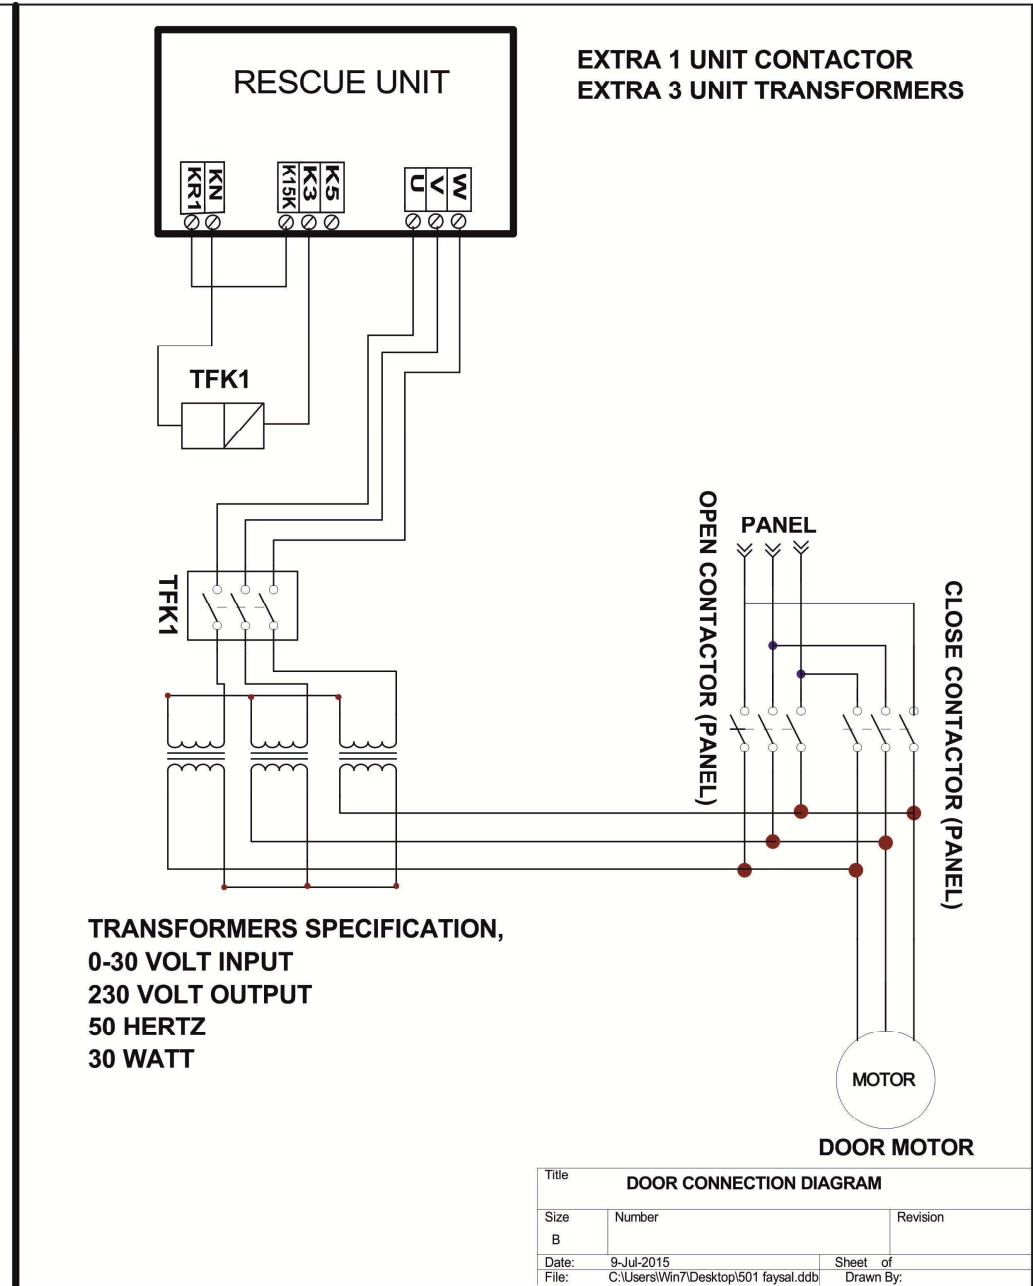

Sky
Elevator
www.sky-elevator.com

Sky-501

Electronic Rescue Systems
TICNICAL DRAWING

Title Sky elevator INTERNAL CONNECTION DIAGRAM		
Size	Number	Revision
C		
Date:	9-Jul-2015	Sheet of
File:	C:\Users\Win7\Desktop\601 (tysal).dds	Drawn By:

Title			Rescue Panel		
Size	Number				Revision
B					
Date:	9-Jul-2015		Sheet of		
File:	C:\Users\Win7\Desktop\501 faysal.ddb		Drawn By:		

Title			DOOR CONNECTION DIAGRAM		
Size	Number	Revision			
B					
Date:	9-Jul-2015	Sheet		of	
File:	C:\Users\Win7\Desktop\501 favsal.ddb	Drawn By:			