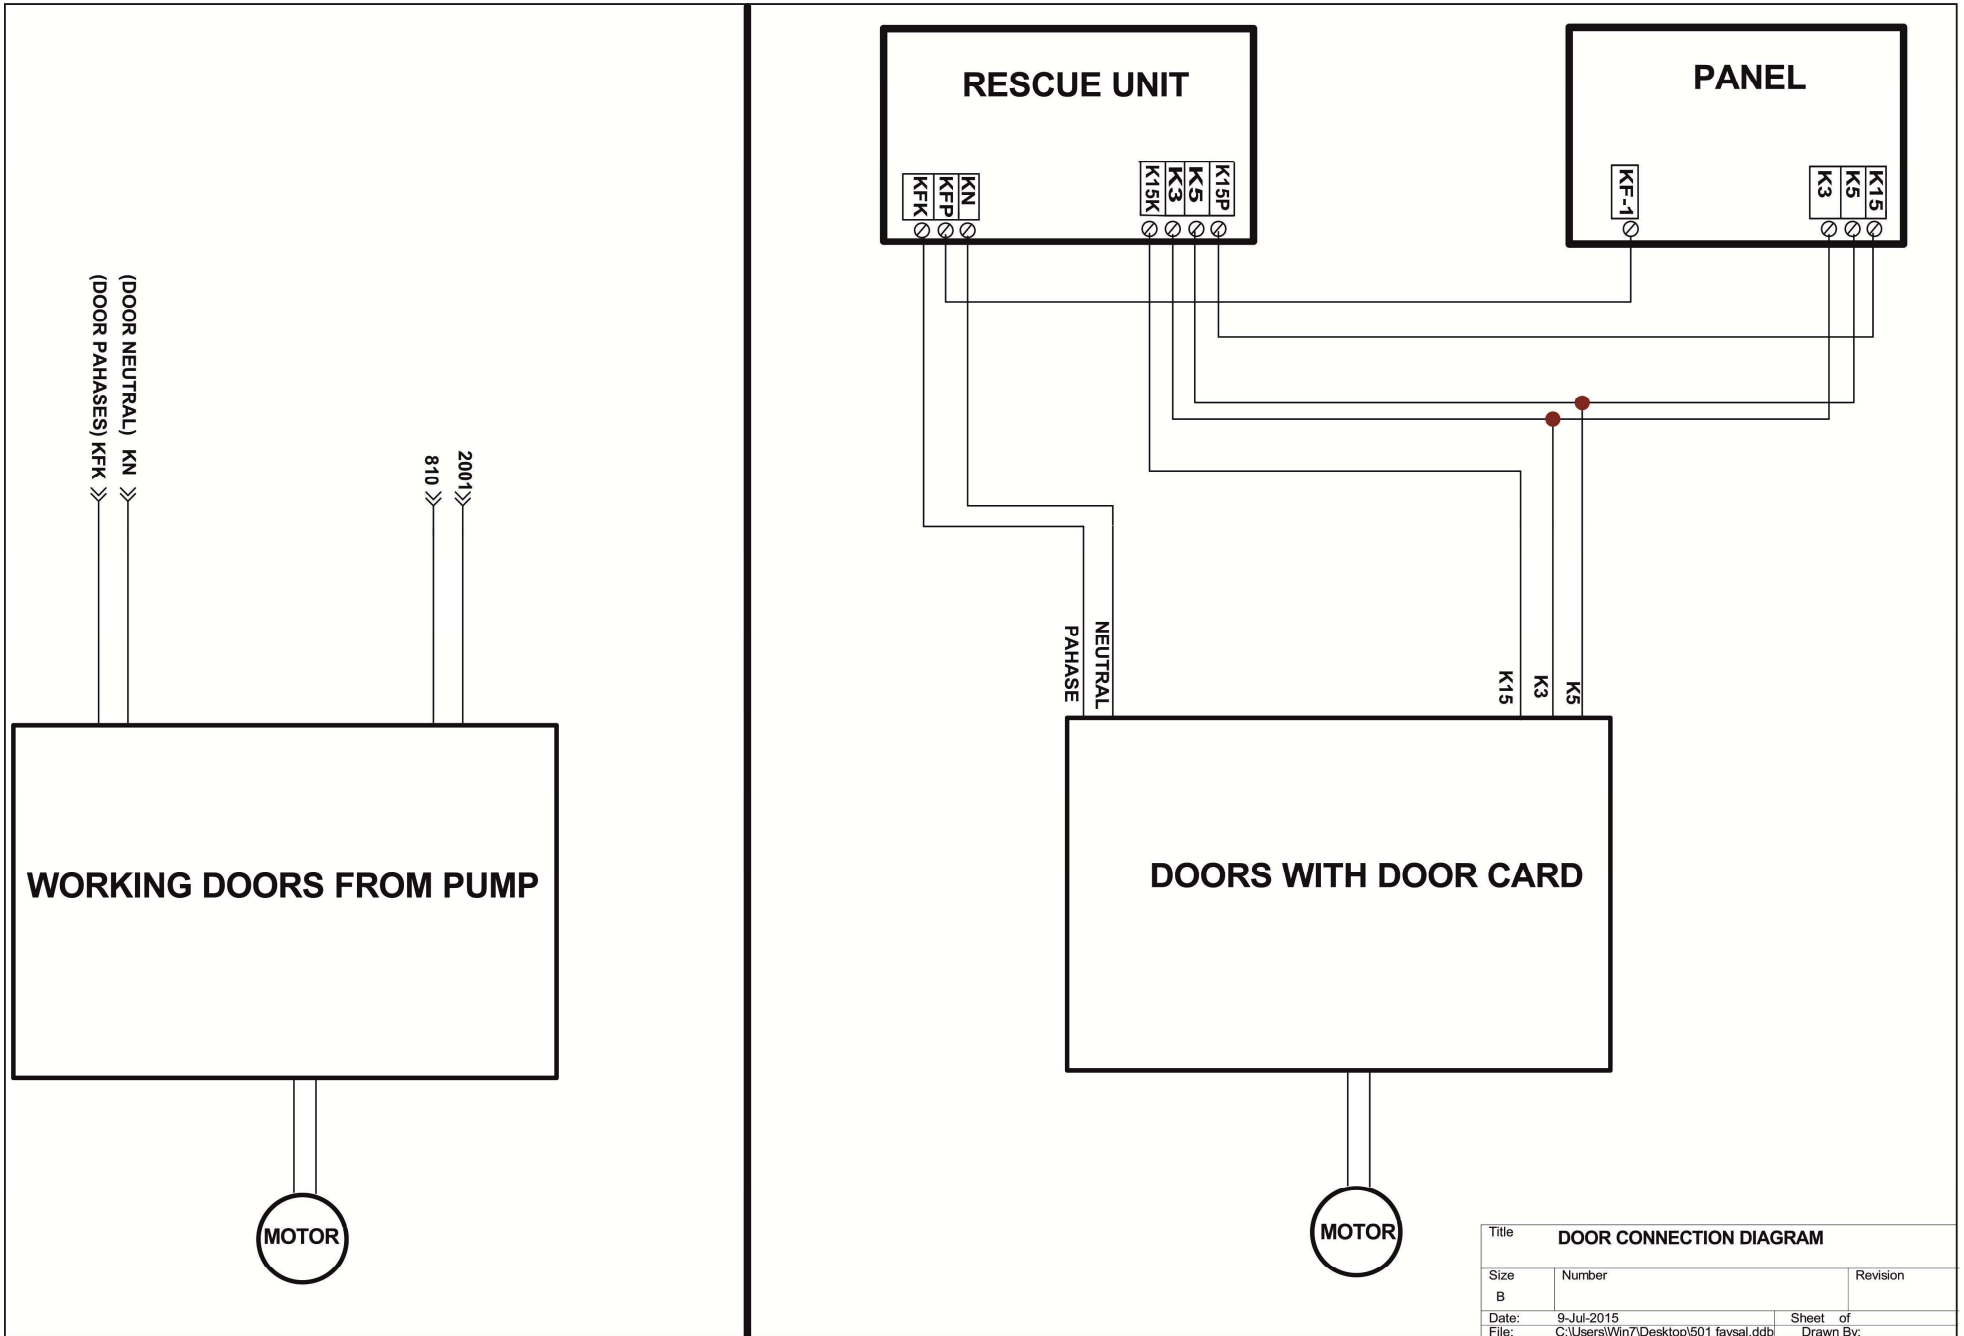

Sky
Elevator
www.sky-elevator.com

Sky-501

Electronic Rescue Systems
TICNICAL DRAWING

Title Sky elevator INTERNAL CONNECTION DIAGRAM		
Size	Number	Revision
C		
Date:	9-Jul-2015	Sheet of
File:	C:\Users\Win7\Desktop\601 (tysal).dds	Drawn By:

Title			Rescue Panel		
Size	Number				Revision
B					
Date:	9-Jul-2015		Sheet of		
File:	C:\Users\Win7\Desktop\501 faysal.ddb		Drawn By:		

Title			DOOR CONNECTION DIAGRAM		
Size	Number	Revision			
B					
Date:	9-Jul-2015	Sheet		of	
File:	C:\Users\Win7\Desktop\501 favsal.ddb	Drawn By:			

Title			DOOR CONNECTION DIAGRAM		
Size	Number		Revision		
B					
Date:	9-Jul-2015	Sheet	of		
File:	C:\Users\Win7\Desktop\501 fayсал.ddbj	Drawn By:			