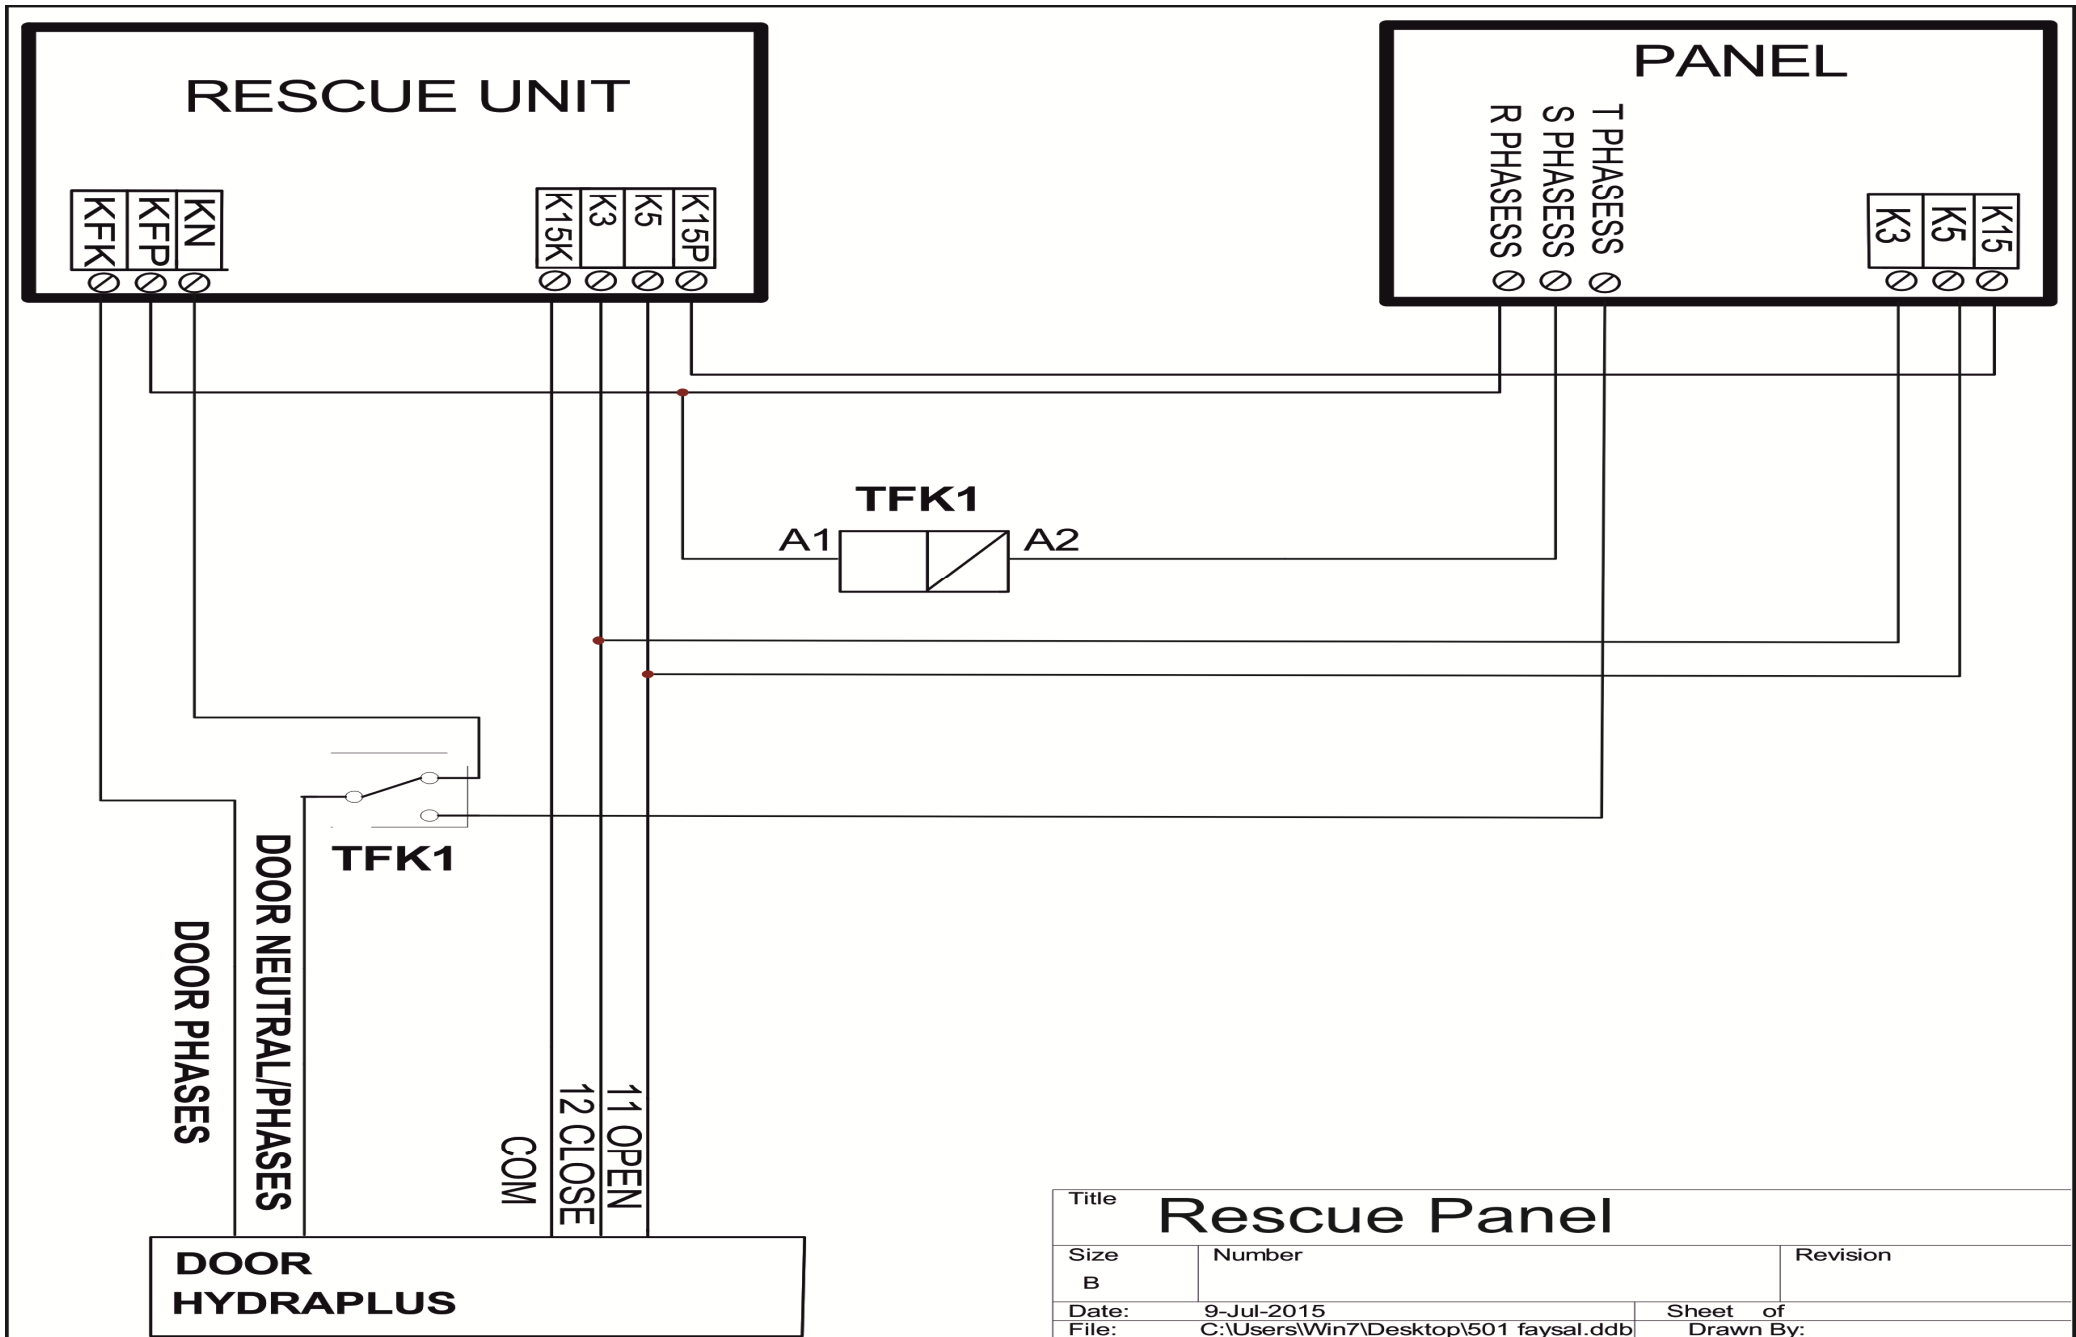

Sky
Elevator
www.sky-elevator.com

Sky-501

Electronic Rescue Systems
TICNICAL DRAWING

Title Sky elevator INTERNAL CONNECTION DIAGRAM		
Size	Number	Revision
C		
Date:	9-Jul-2015	Sheet of
File:	C:\Users\Win7\Desktop\601 (tysal).dds	Drawn By:

Title			Rescue Panel		
Size	Number				Revision
B					
Date:	9-Jul-2015		Sheet of		
File:	C:\Users\Win7\Desktop\501 faysal.ddb		Drawn By:		

Title			DOOR CONNECTION DIAGRAM		
Size	Number	Revision			
B					
Date:	9-Jul-2015	Sheet		of	
File:	C:\Users\Win7\Desktop\501 favsal.ddb	Drawn By:			

Title			DOOR CONNECTION DIAGRAM		
Size	Number		Revision		
B					
Date:	9-Jul-2015	Sheet	of		
File:	C:\Users\Win7\Desktop\501 fayсал.ddbj	Drawn By:			