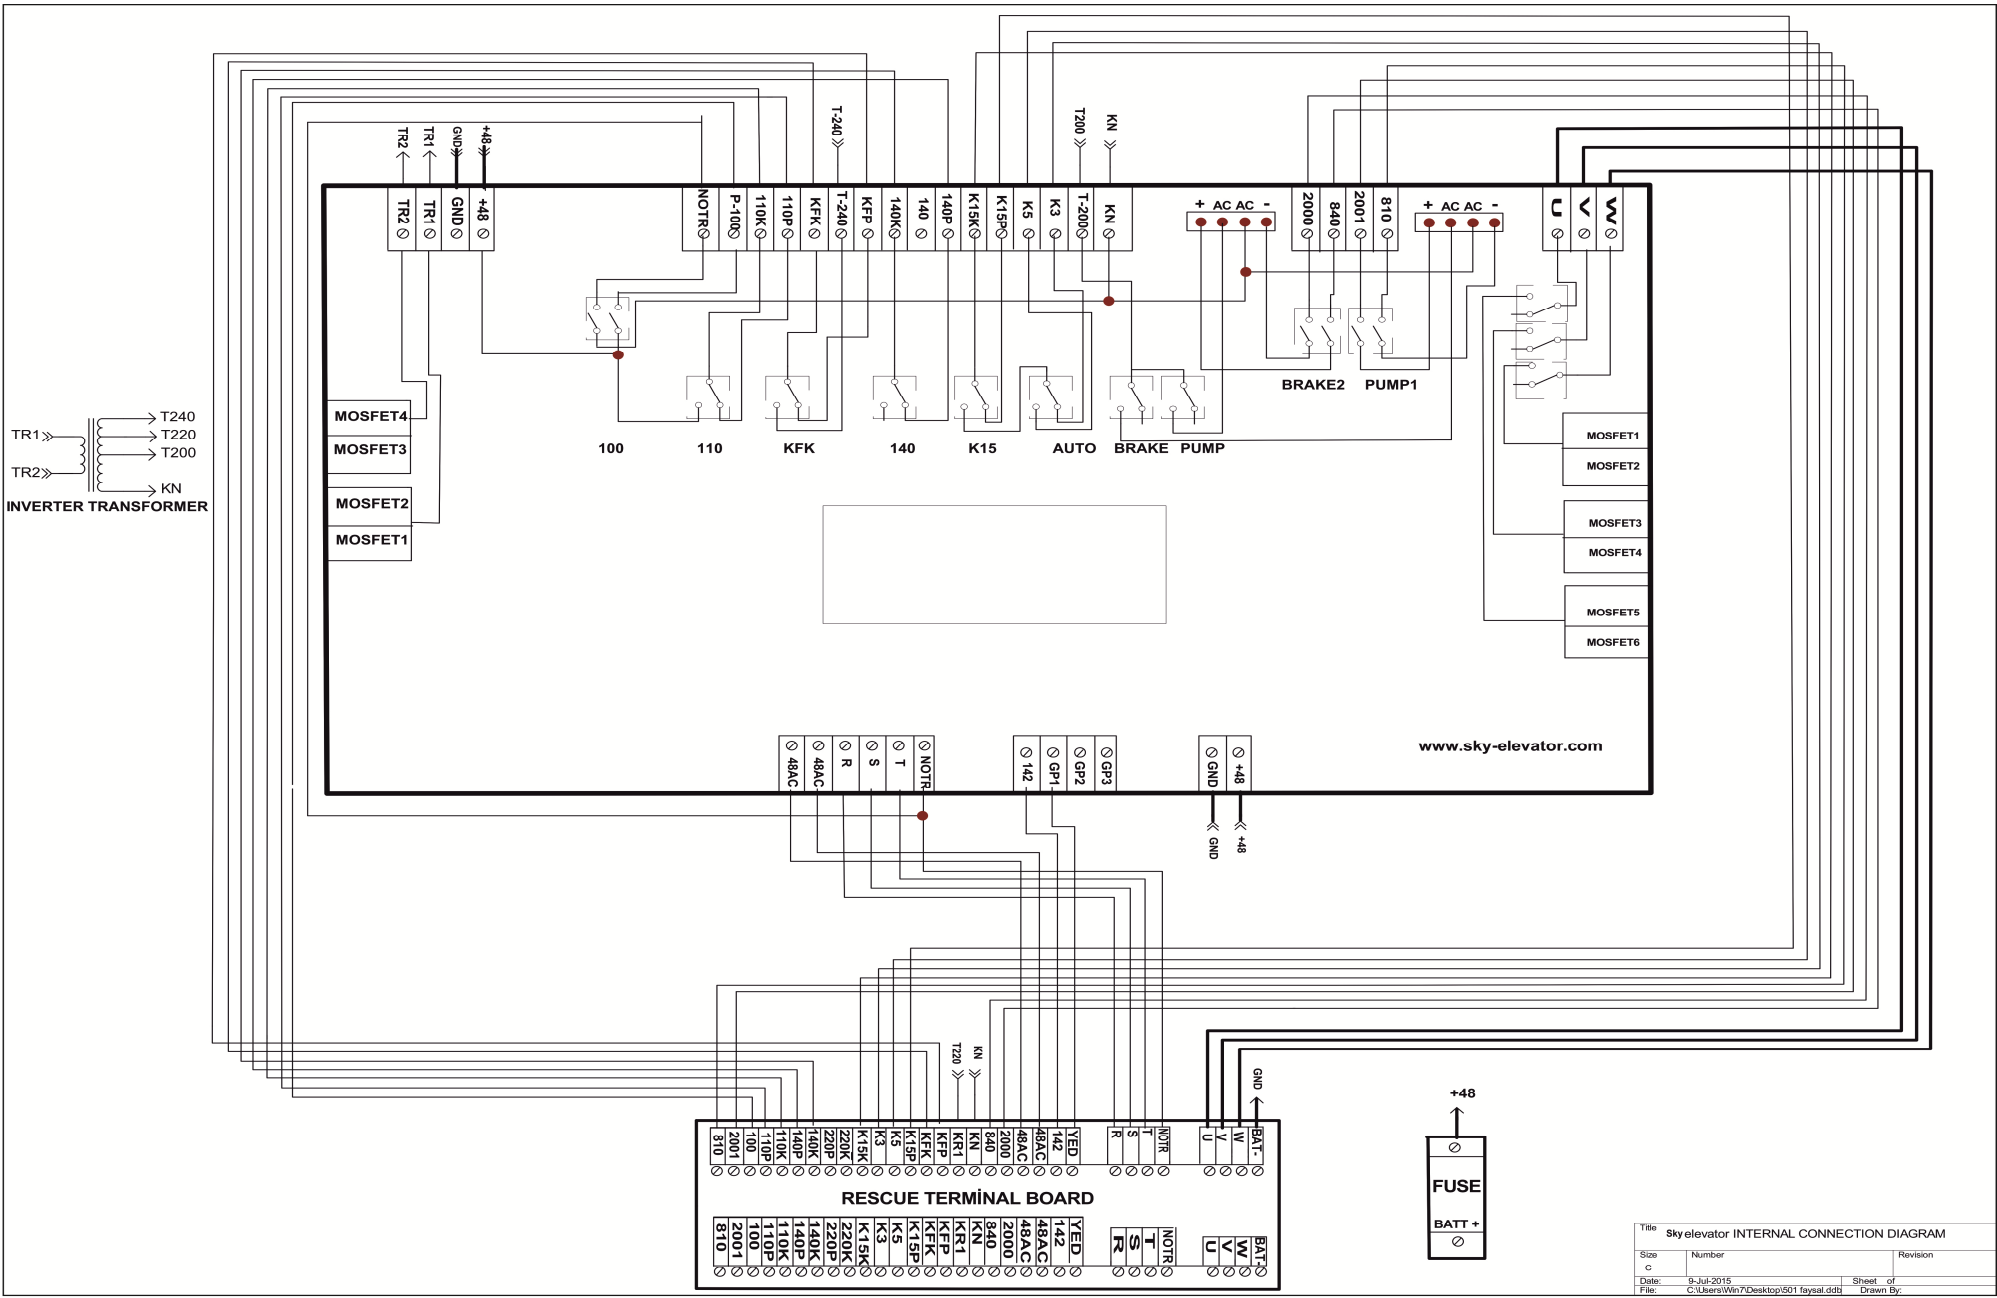

Sky
Elevator
www.sky-elevator.com

Sky-501

Electronic Rescue Systems
TICNICAL DRAWING

Title Sky elevator INTERNAL CONNECTION DIAGRAM		
Size	Number	Revision
C		
Date:	9-Jul-2015	Sheet of
File:	C:\Users\Win7\Desktop\601 (tysal).dds	Drawn By:

Title			Rescue Panel		
Size	Number				Revision
B					
Date:	9-Jul-2015		Sheet of		
File:	C:\Users\Win7\Desktop\501 faysal.ddb		Drawn By:		

Title			DOOR CONNECTION DIAGRAM		
Size	Number	Revision			
B					
Date:	9-Jul-2015	Sheet		of	
File:	C:\Users\Win7\Desktop\501 favsal.ddb	Drawn By:			

Title			DOOR CONNECTION DIAGRAM		
Size	Number		Revision		
B					
Date:	9-Jul-2015	Sheet	of		
File:	C:\Users\Win7\Desktop\501 fayсал.ddbj	Drawn By:			